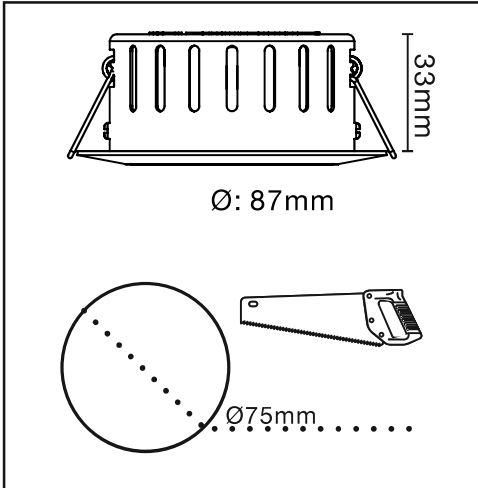

INSTRUCTION MANUAL

FABIUS LIGHTING

5W LED Downlight 220-240V 50/60Hz
130mA 2700K 380lm

EN: Included dimmable driver.

EN: Cable connection.

EN: Minimum distance to flammable material in the beam direction.

EN: Only to be installed by an authorized electrician.