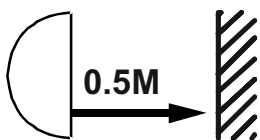

INSTRUCTION MANUAL

FABIUS LIGHTING

5W LED Downlight 220-240V 50/60Hz
130mA 2700K 380lm

EN: Included dimmable driver.

EN: Cable connection.

EN: Minimum distance to flammable material in the beam direction.

EN: Only to be installed by an authorized electrician.