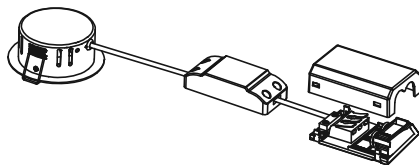

INSTRUCTION MANUAL

FABIUS LIGHTING

5W LED Downlight 220-240V 50/60Hz
130mA 2700K 380lm

EN: Included dimmable driver.

EN: Cable connection.

EN: Minimum distance to flammable material in the beam direction.

EN: Only to be installed by an authorized electrician.