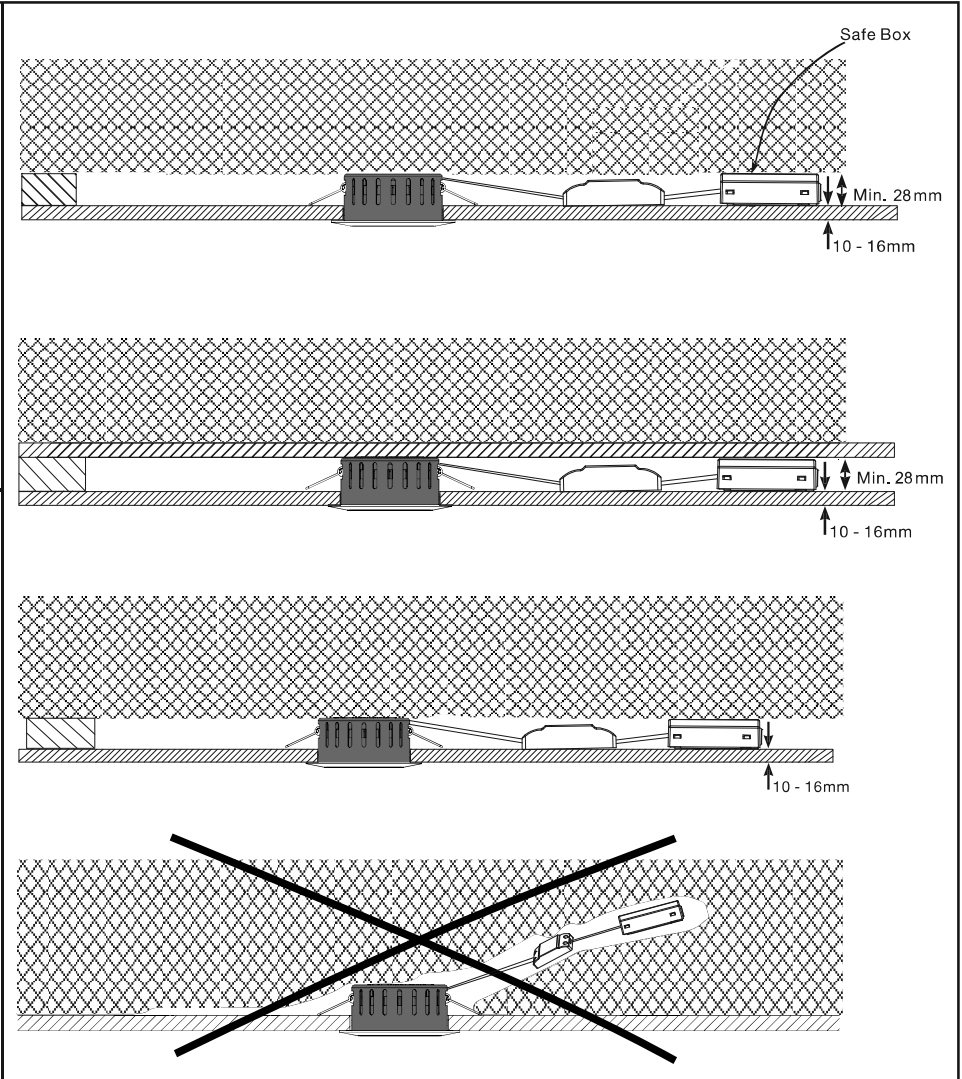

INSTRUCTION MANUAL

FABIUS LIGHTING

5W LED Downlight 220-240V 50/60Hz
130mA 2700K 380lm

EN: Included dimmable driver.

EN: Cable connection.

EN: Minimum distance to flammable material in the beam direction.

EN: Only to be installed by an authorized electrician.