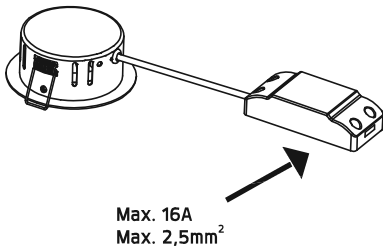

INSTRUCTION MANUAL

FABIUS LIGHTING

5W LED Downlight 220-240V 50/60Hz
130mA 2700K 380lm

EN: Included dimmable driver.

EN: Cable connection.

EN: Minimum distance to flammable material in the beam direction.

EN: Only to be installed by an authorized electrician.