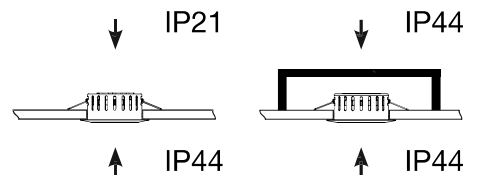

INSTRUCTION MANUAL

FABIUS LIGHTING

5W LED Downlight 220-240V 50/60Hz
130mA 2700K 380lm

EN: Included dimmable driver.

EN: Cable connection.

EN: Minimum distance to flammable material in the beam direction.

EN: Only to be installed by an authorized electrician.